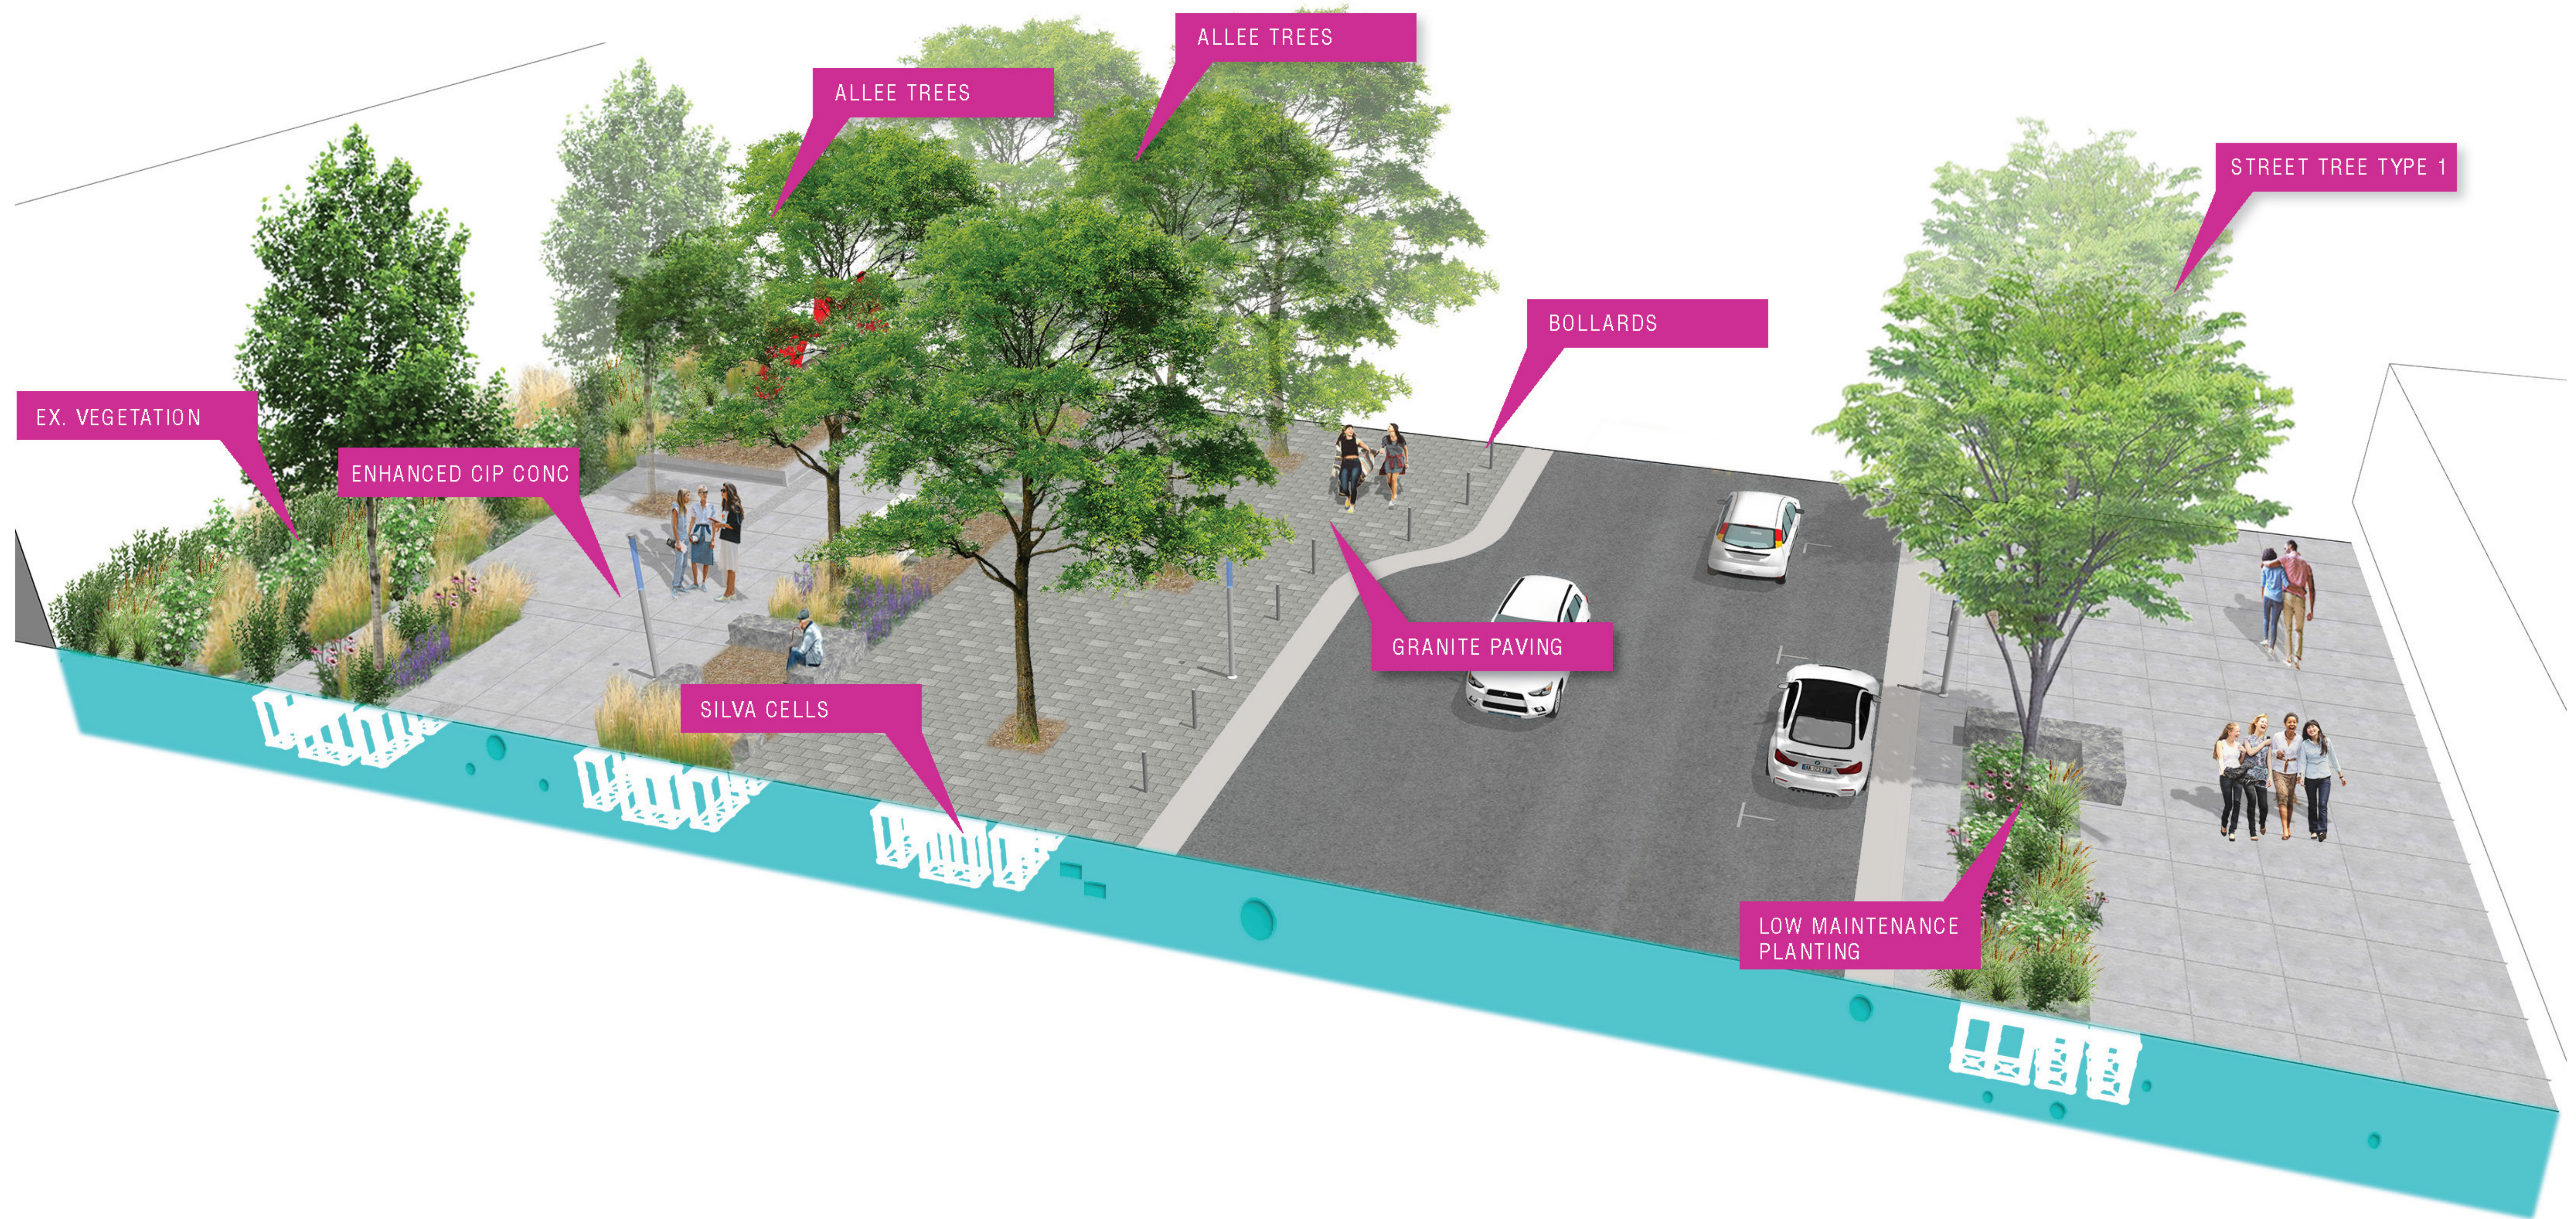

SOUTHWEST DOWNTOWN PEDESTRIAN BRIDGE

USOPM

SIERRA MADRE ST

CUCHARRAS ST

SAHWATCH ST

CASCADE AVE

TEJON ST

NEVADA AVE

VERMIJO AVE

COSTILLA ST

VERMIJO + SIERRA MADRE STREETScape - SITE PLAN

EX. VEGETATION

ENHANCED CIP CONC

ALLEE TREES

ALLEE TREES

BOLLARDS

STREET TREE TYPE 1

GRANITE PAVING

SILVA CELLS

LOW MAINTENANCE PLANTING

VERMIJO STREETScape - STREET SECTION

VERMIJO + SIERRA MADRE STREETSCAPE

U.S. OLYMPIC & PARALYMPIC MUSEUM

VERMIJO STREETSCAPE