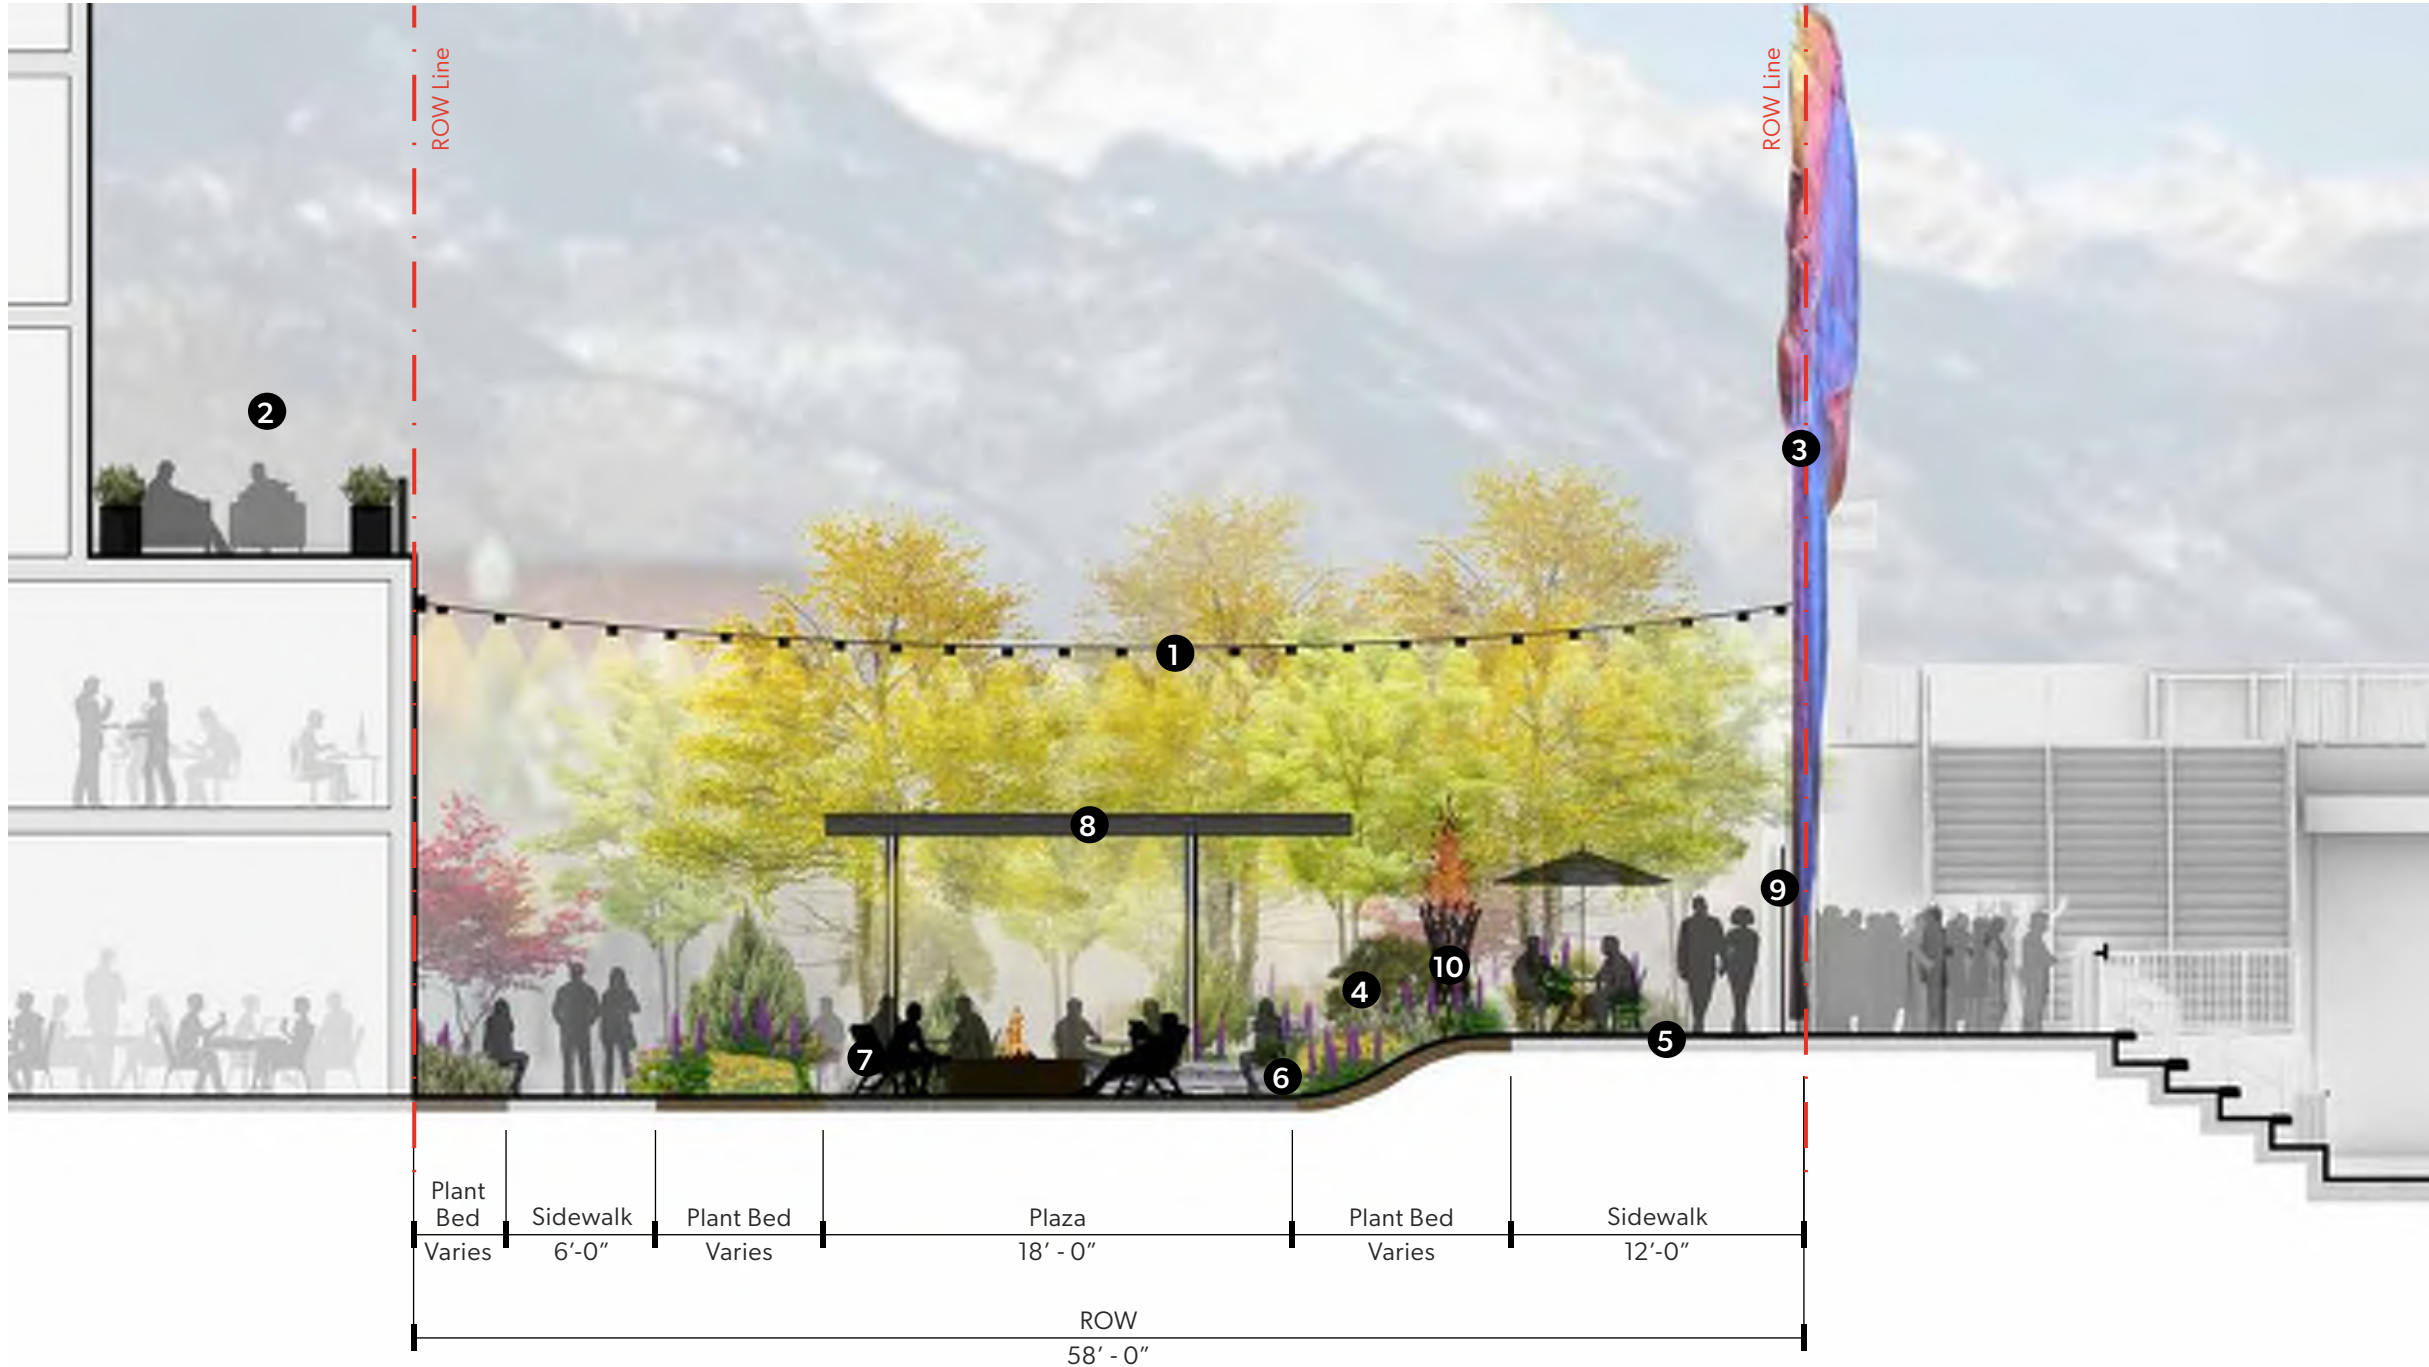

PLAINS

PLAN VIEW

SCALE: NTS 

PLAN VIEW

STREET SECTION KEY PLAN

- ① PEDESTRIAN PLAZA
60' WIDE
- ② MARKET STREET
- ③ FLUSH STREET
- ④ FLUSH STREET WITH
BICYCLE LANE
- ⑤ ENHANCED CURBED
STREET
- ⑥ PEDESTRIAN PLAZA
100' WIDE

PEDESTRIAN PLAZA

SCALE: 1/8" = 1'-0"

- 1 OVERHEAD LIGHTS
- 2 BUILDING AMENITY AREA
- 3 JANET ECHELMAN FIBER NETTING ART
- 4 LUSH PLANTING
- 5 DECORATIVE PAVING
- 6 FIXED SEATING
- 7 MOVABLE SEATING
- 8 WEATHER PROTECTION
- 9 PRIVACY FENCE
- 10 PUBLIC ART

MARKET STREET - EXISTING
SCALE: 1/8" = 1'-0"
0' 2' 4' 8' 16'

MARKET STREET
 SCALE: 1/8" = 1'-0"
 0' 2' 4' 8' 16'

MARKET STREET - FESTIVAL
 SCALE: 1/8" = 1'-0"
 0' 2' 4' 8' 16'

ENHANCED FLUSH STREET - EXISTING