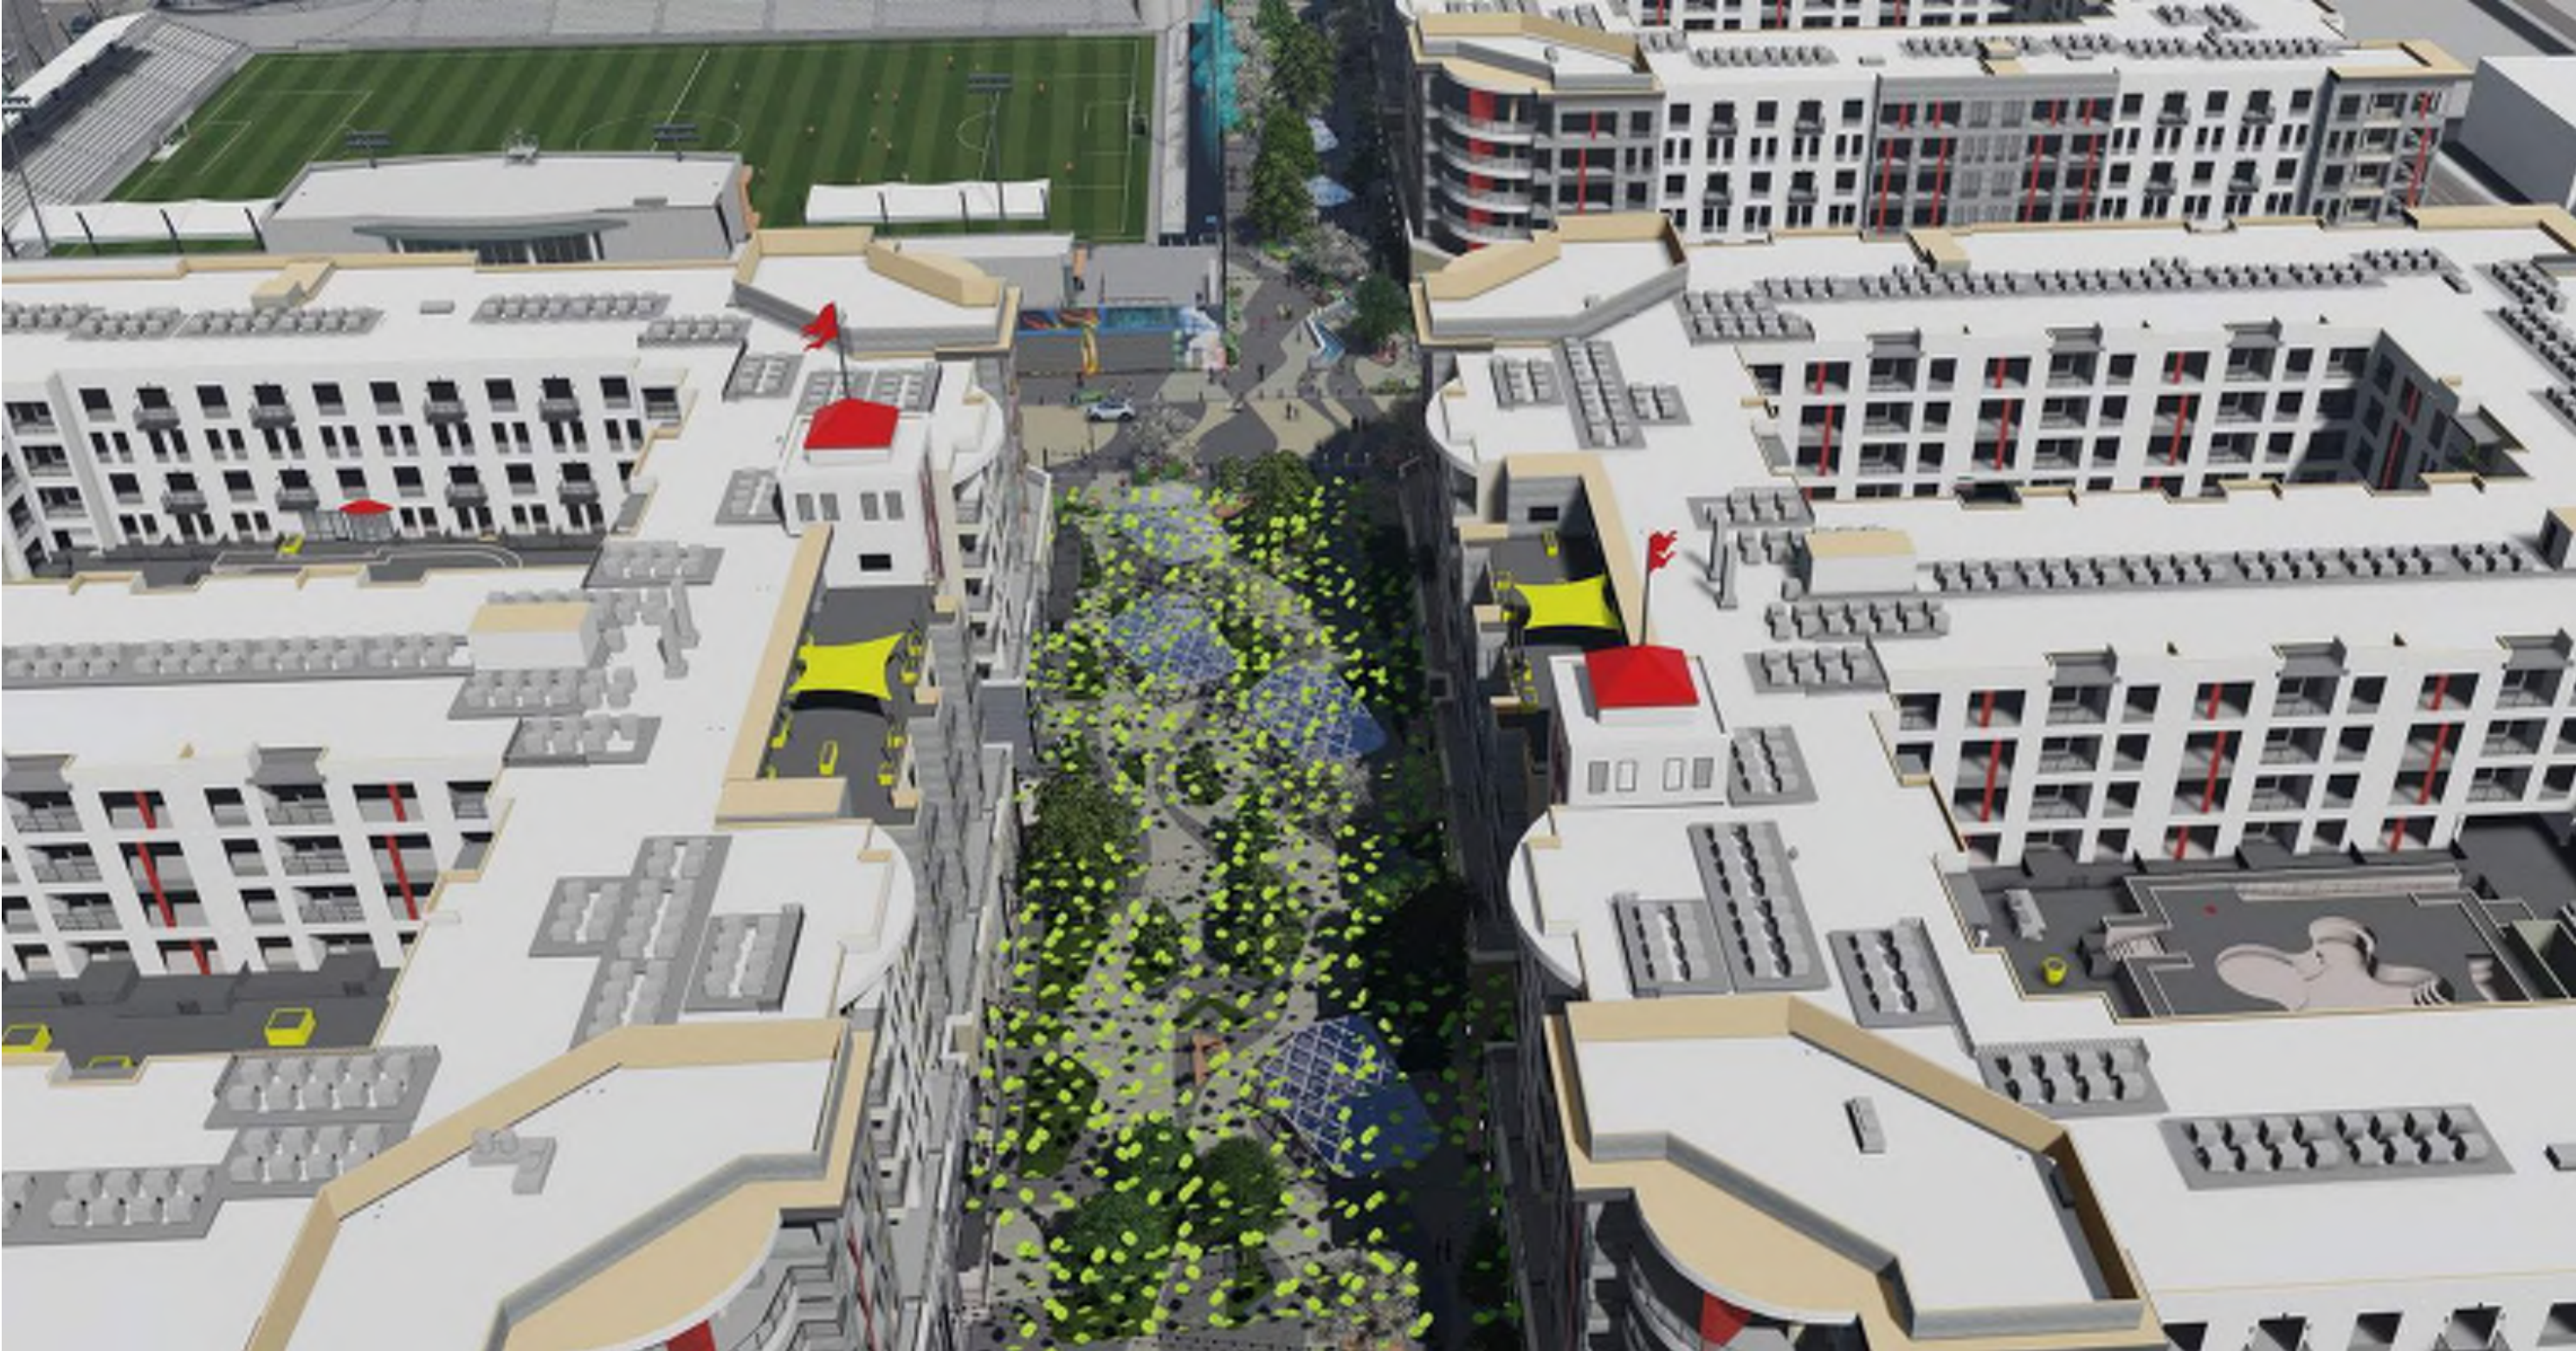

Ribes aureum | Golden Currant

Arctostaphylos uva-ursi | Kinnikinnick

MOSS ROCK BOULDERS

AERIAL LOOKING EAST

AERIAL LOOKING EAST

MORENO WEST PLAZA - LOOKING WEST

ENTERING MORENO PLAZA FROM S. SIERRA MADRE ST.

ENTERING MORENO PLAZA FROM S. SIERRA MADRE ST.

MORENO PLAZA LOOKING EAST

MORENO PLAZA

MORENO PLAZA - ADJUSTABLE COLOR LED LIGHTS