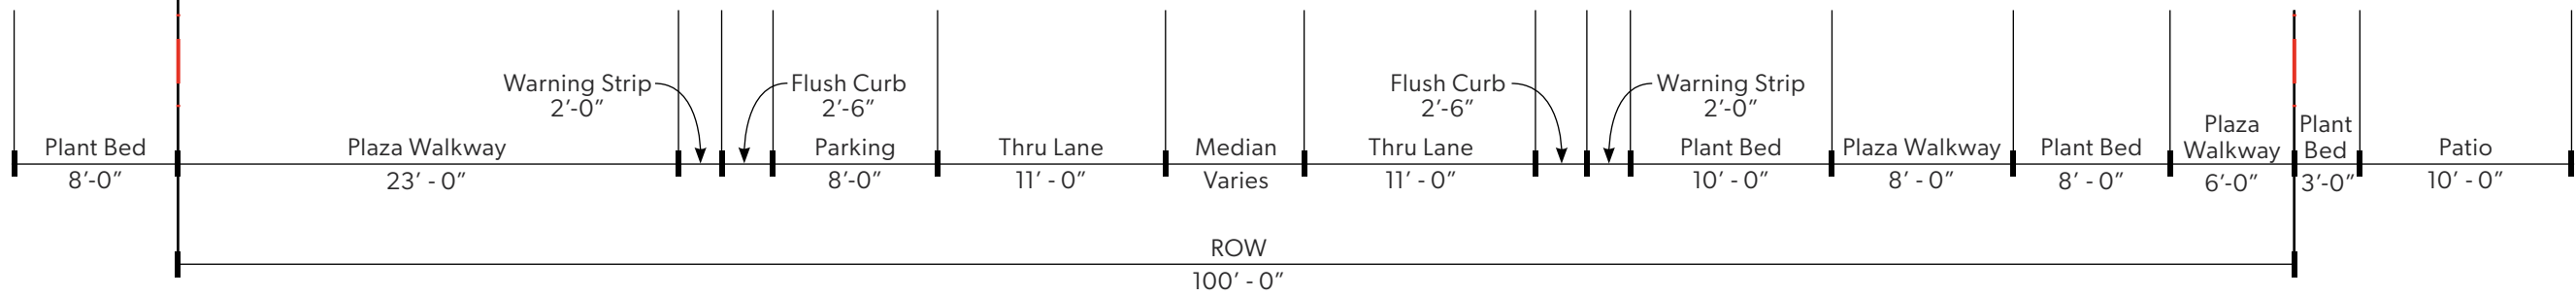

PEDESTRIAN PLAZA

SCALE: 1/8" = 1'-0"

- 1 OVERHEAD LIGHTS
- 2 BUILDING AMENITY AREA
- 3 JANET ECHELMAN FIBER NETTING ART
- 4 LUSH PLANTING
- 5 DECORATIVE PAVING
- 6 FIXED SEATING
- 7 MOVABLE SEATING
- 8 WEATHER PROTECTION
- 9 PRIVACY FENCE
- 10 PUBLIC ART

MARKET STREET - EXISTING
SCALE: 1/8" = 1'-0"
0' 2' 4' 8' 16'

MARKET STREET
 SCALE: 1/8" = 1'-0"
 0' 2' 4' 8' 16'

MARKET STREET - FESTIVAL
 SCALE: 1/8" = 1'-0"
 0' 2' 4' 8' 16'

ENHANCED FLUSH STREET - EXISTING

SCALE: 1/8" = 1'-0"

ENHANCED FLUSH STREET

SCALE: 1/8" = 1'-0"

ENHANCED FLUSH STREET WITH BIKE LANES - EXISTING

SCALE: 1/8" = 1'-0"

ENHANCED FLUSH STREET WITH BIKE LANES

SCALE: 1/8" = 1'-0"

ENHANCED CURBED STREET
SCALE: 1/8" = 1'-0"
0' 2' 4' 8' 16'