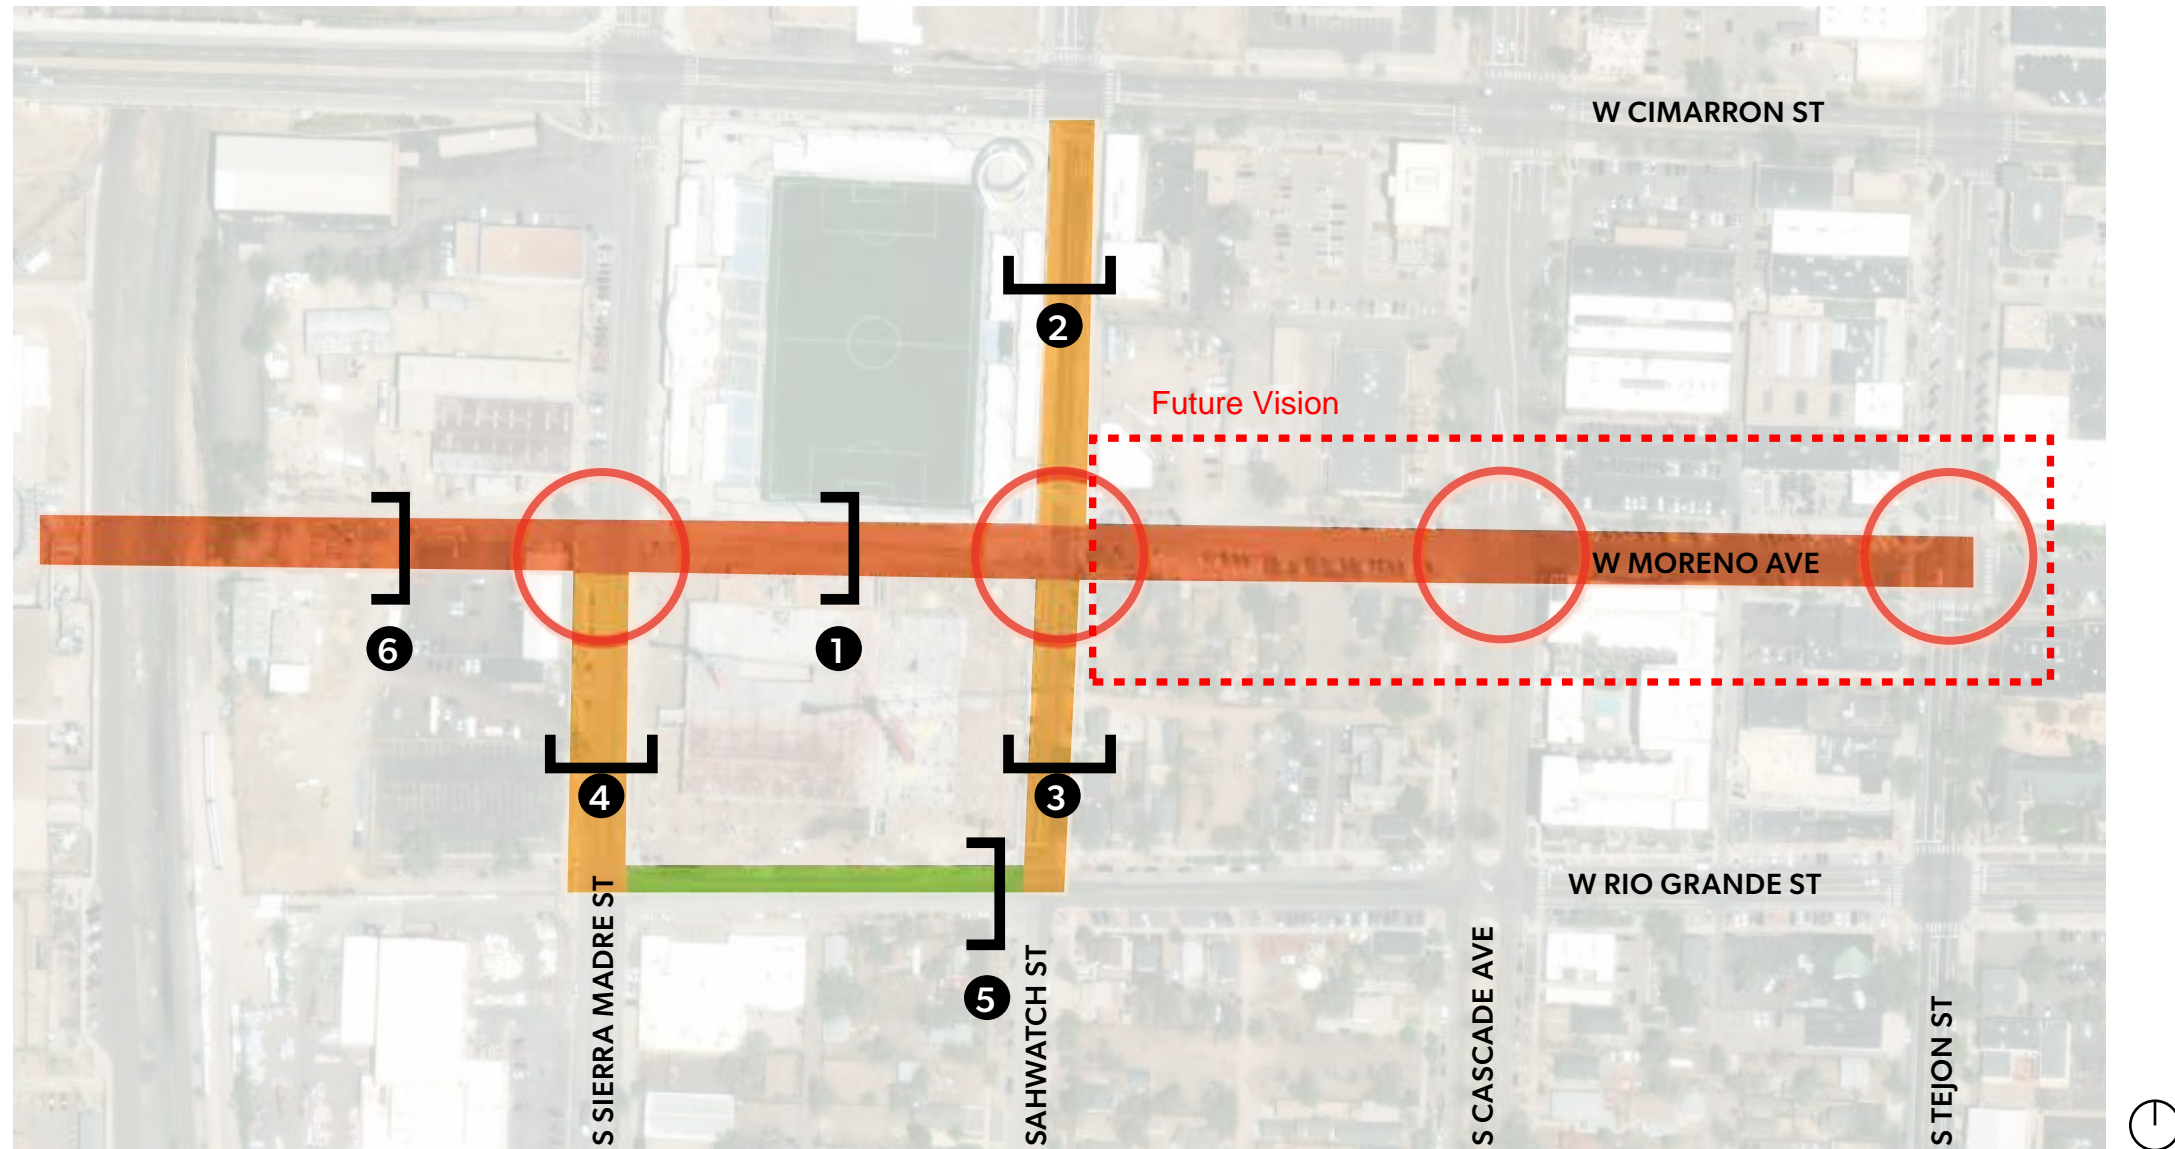

PLAINS

PLAN VIEW

SCALE: NTS 

PLAN VIEW

STREET SECTION KEY PLAN

- ① PEDESTRIAN PLAZA
60' WIDE
- ② MARKET STREET
- ③ FLUSH STREET
- ④ FLUSH STREET WITH
BICYCLE LANE
- ⑤ ENHANCED CURBED
STREET
- ⑥ PEDESTRIAN PLAZA
100' WIDE

PEDESTRIAN PLAZA

SCALE: 1/8" = 1'-0"

- 1 OVERHEAD LIGHTS
- 2 BUILDING AMENITY AREA
- 3 JANET ECHELMAN FIBER NETTING ART
- 4 LUSH PLANTING
- 5 DECORATIVE PAVING
- 6 FIXED SEATING
- 7 MOVABLE SEATING
- 8 WEATHER PROTECTION
- 9 PRIVACY FENCE
- 10 PUBLIC ART

MARKET STREET - EXISTING
SCALE: 1/8" = 1'-0"
0' 2' 4' 8' 16'

MARKET STREET
 SCALE: 1/8" = 1'-0"
 0' 2' 4' 8' 16'

MARKET STREET - FESTIVAL
 SCALE: 1/8" = 1'-0"
 0' 2' 4' 8' 16'

ENHANCED FLUSH STREET - EXISTING