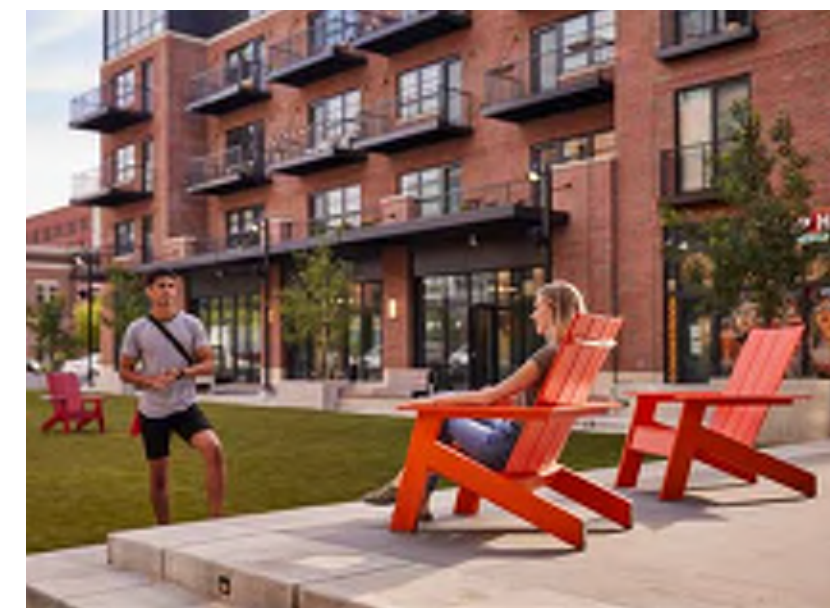

MOVABLE LOUNGE SEATING