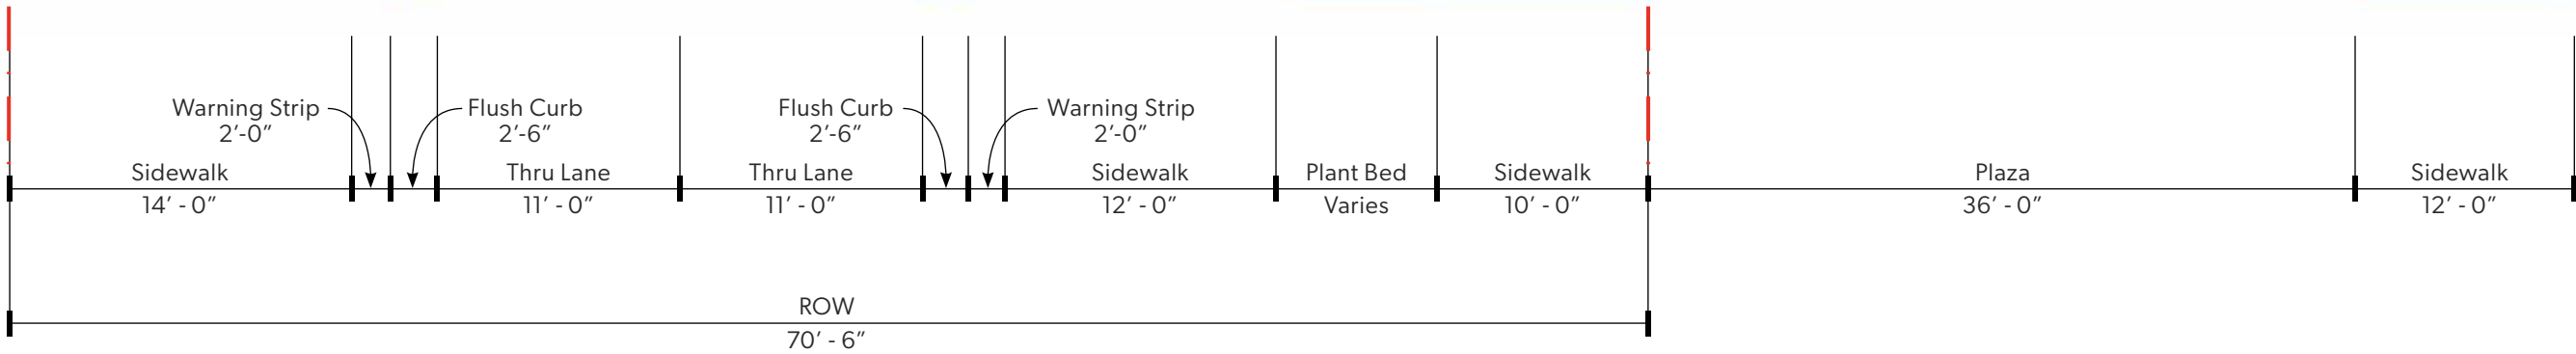

PLAINS

PLAN VIEW

SCALE: NTS 

PLAN VIEW

STREET SECTION KEY PLAN

- ① PEDESTRIAN PLAZA
60' WIDE
- ② MARKET STREET
- ③ FLUSH STREET
- ④ FLUSH STREET WITH
BICYCLE LANE
- ⑤ ENHANCED CURBED
STREET
- ⑥ PEDESTRIAN PLAZA
100' WIDE

MARKET STREET - EXISTING
SCALE: 1/8" = 1'-0"
0' 2' 4' 8' 16'

MARKET STREET
 SCALE: 1/8" = 1'-0"
 0' 2' 4' 8' 16'

MARKET STREET - FESTIVAL
 SCALE: 1/8" = 1'-0"
 0' 2' 4' 8' 16'

ENHANCED FLUSH STREET - EXISTING

SCALE: 1/8" = 1'-0"

ENHANCED FLUSH STREET

SCALE: 1/8" = 1'-0"

ENHANCED FLUSH STREET WITH BIKE LANES - EXISTING

SCALE: 1/8" = 1'-0"

ENHANCED FLUSH STREET WITH BIKE LANES

SCALE: 1/8" = 1'-0"

ENHANCED CURBED STREET
SCALE: 1/8" = 1'-0"
0' 2' 4' 8' 16'