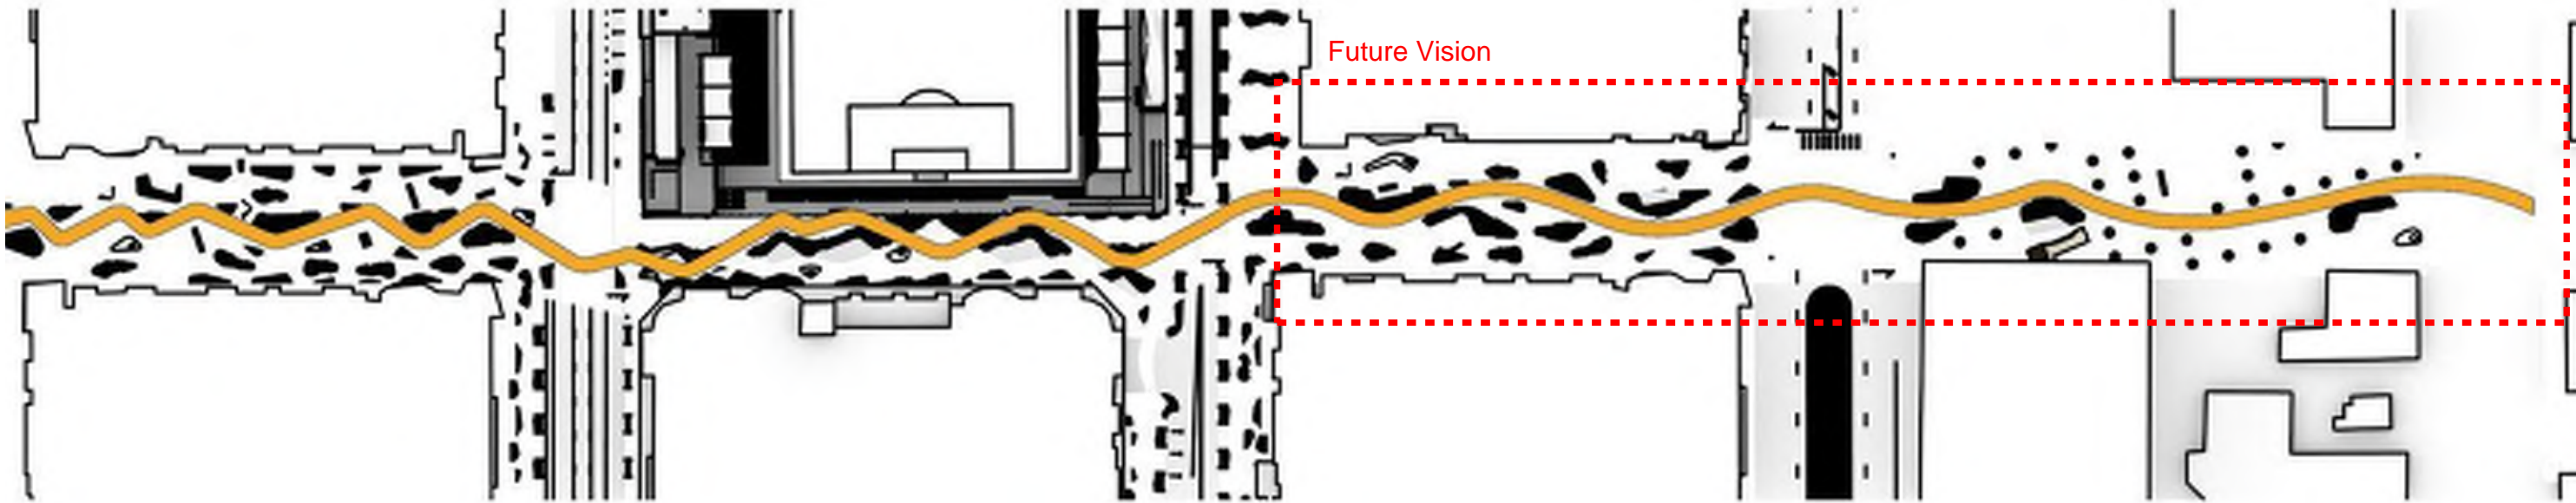

MAKE IT MEMORABLE

WOODIN CREEK VILLAGE

TRANSPORTED AND ENHANCED

COLORADO SPRINGS

Tirol, Austria

PEAK

SWITCHBACK

PIEDMONT

PLAINS

PLAN VIEW

SCALE: NTS 

PLAN VIEW

STREET SECTION KEY PLAN

- ① PEDESTRIAN PLAZA
60' WIDE
- ② MARKET STREET
- ③ FLUSH STREET
- ④ FLUSH STREET WITH
BICYCLE LANE
- ⑤ ENHANCED CURBED
STREET
- ⑥ PEDESTRIAN PLAZA
100' WIDE