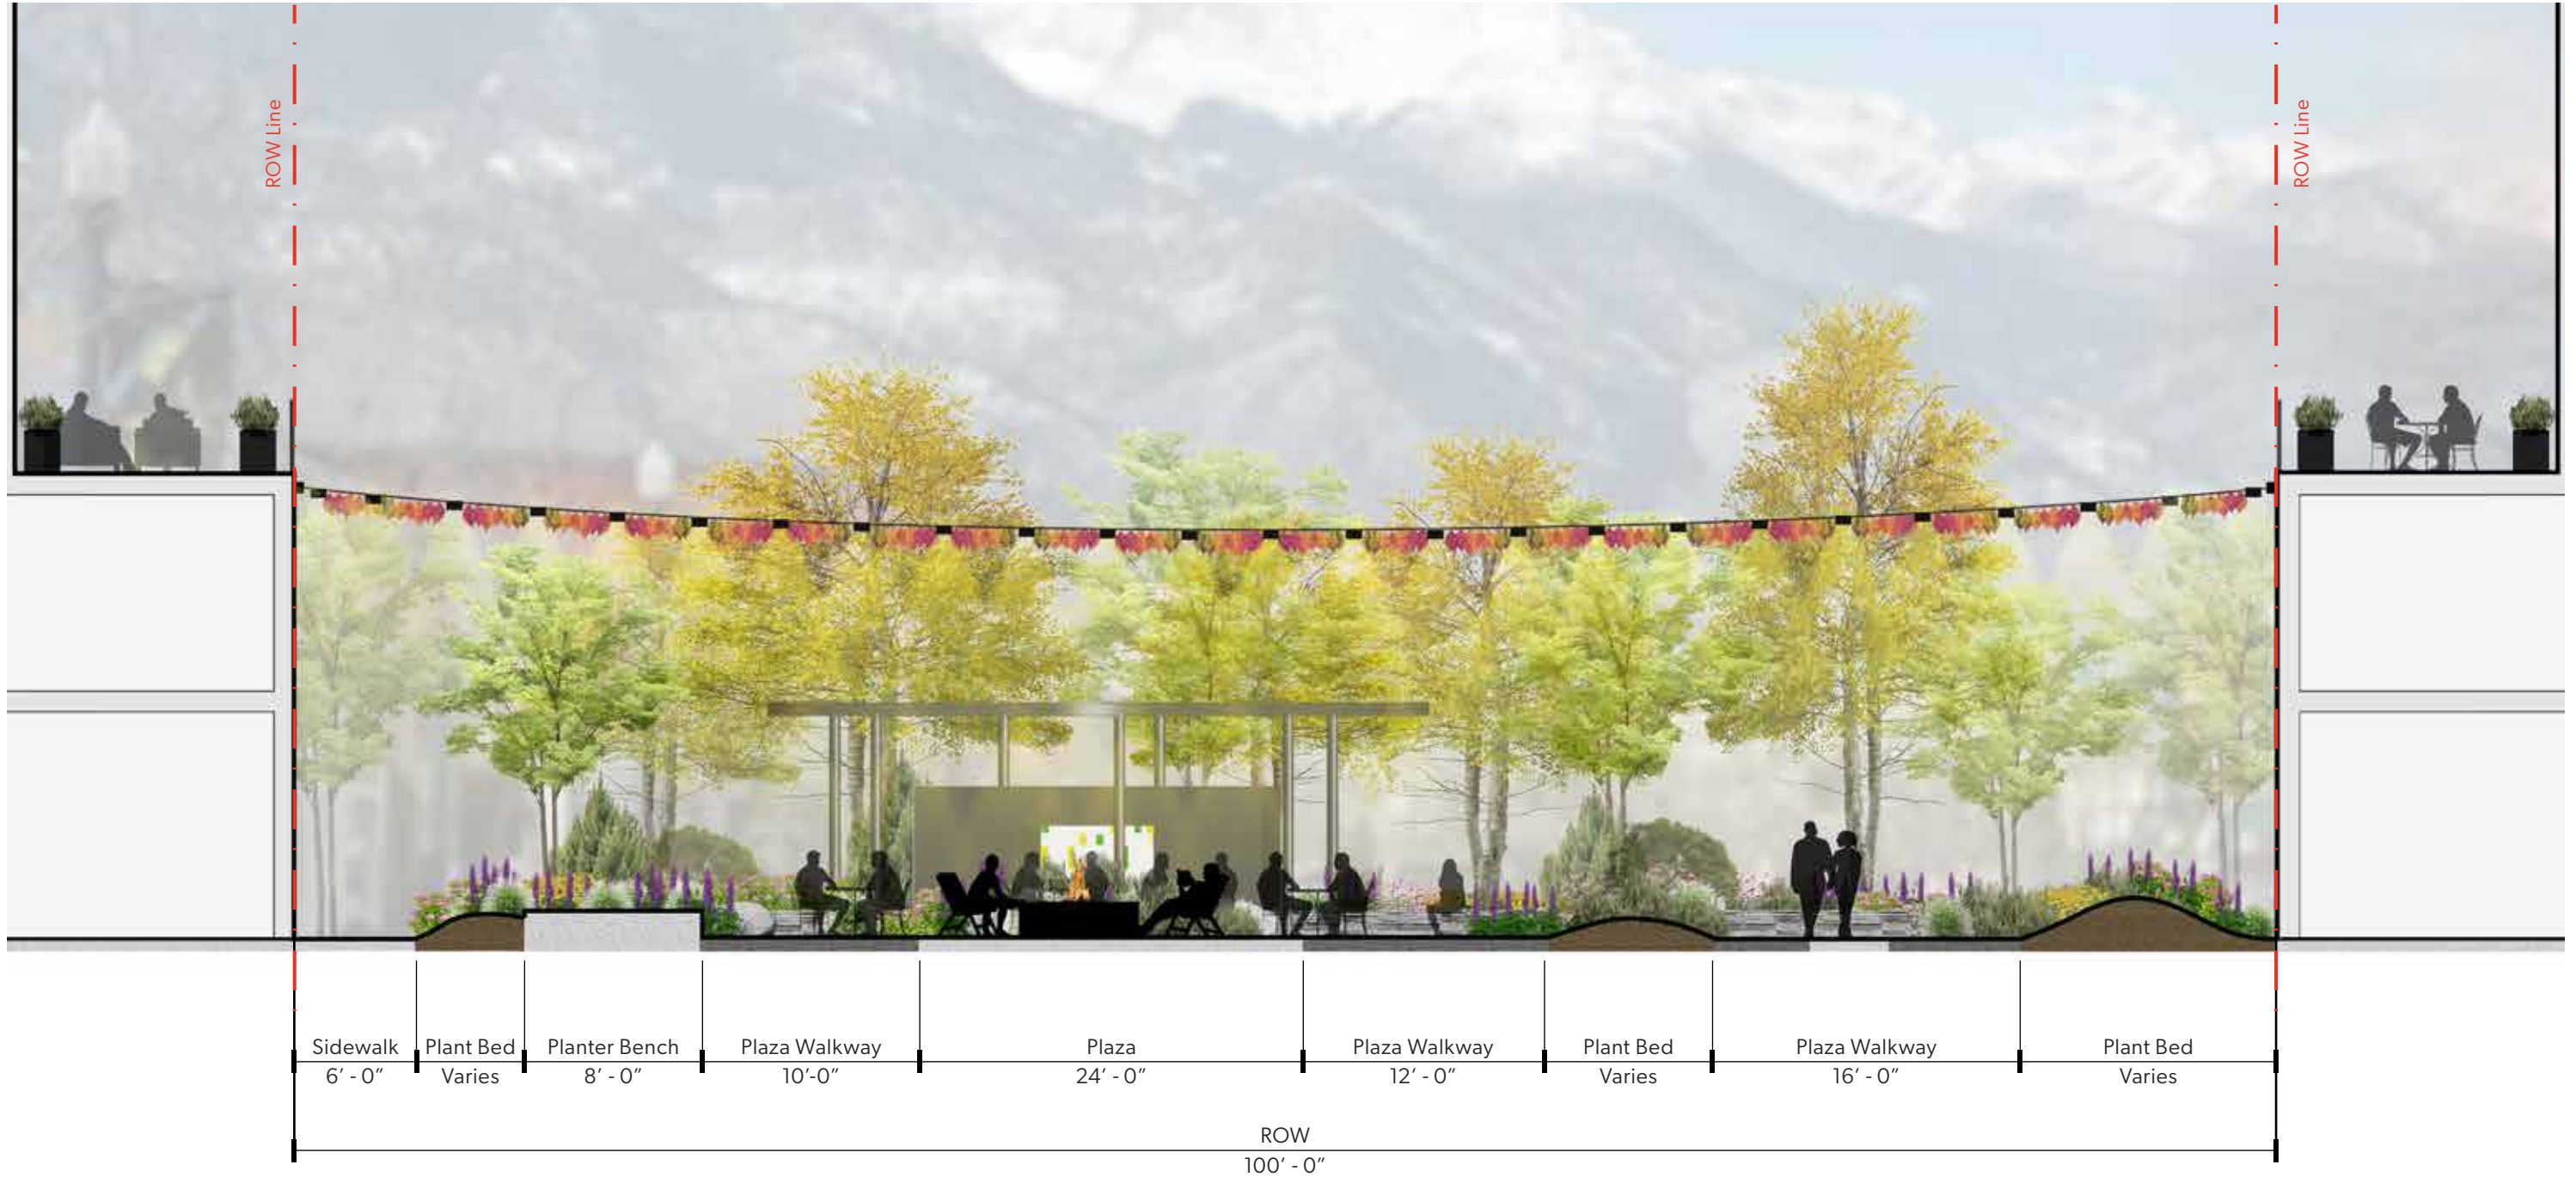

PEDESTRIAN PLAZA

SCALE: 1/8" = 1'-0"

- 1 OVERHEAD LIGHTS
- 2 BUILDING AMENITY AREA
- 3 JANET ECHELMAN FIBER NETTING ART
- 4 LUSH PLANTING
- 5 DECORATIVE PAVING
- 6 FIXED SEATING
- 7 MOVABLE SEATING
- 8 WEATHER PROTECTION
- 9 PRIVACY FENCE
- 10 PUBLIC ART

MARKET STREET - EXISTING
SCALE: 1/8" = 1'-0"
0' 2' 4' 8' 16'

MARKET STREET
 SCALE: 1/8" = 1'-0"
 0' 2' 4' 8' 16'

MARKET STREET - FESTIVAL
 SCALE: 1/8" = 1'-0"
 0' 2' 4' 8' 16'

ENHANCED FLUSH STREET - EXISTING

SCALE: 1/8" = 1'-0"

ENHANCED FLUSH STREET

SCALE: 1/8" = 1'-0"

ENHANCED FLUSH STREET WITH BIKE LANES - EXISTING

SCALE: 1/8" = 1'-0"

ENHANCED FLUSH STREET WITH BIKE LANES

SCALE: 1/8" = 1'-0"

ENHANCED CURBED STREET
SCALE: 1/8" = 1'-0"
0' 2' 4' 8' 16'

MORENO AVE - EXISTING
SCALE: 1/8" = 1'-0"
0' 2' 4' 8' 16'

MORENO PLAZA WEST
 SCALE: 1/8" = 1'-0"
 0' 2' 4' 8' 16'

FLUSH ROADWAY

MORENO PLAZA PAVING

MORENO PLAZA CONCEPT

TYPICAL SIDEWALK

FLUSH CONCRETE SIDEWALK