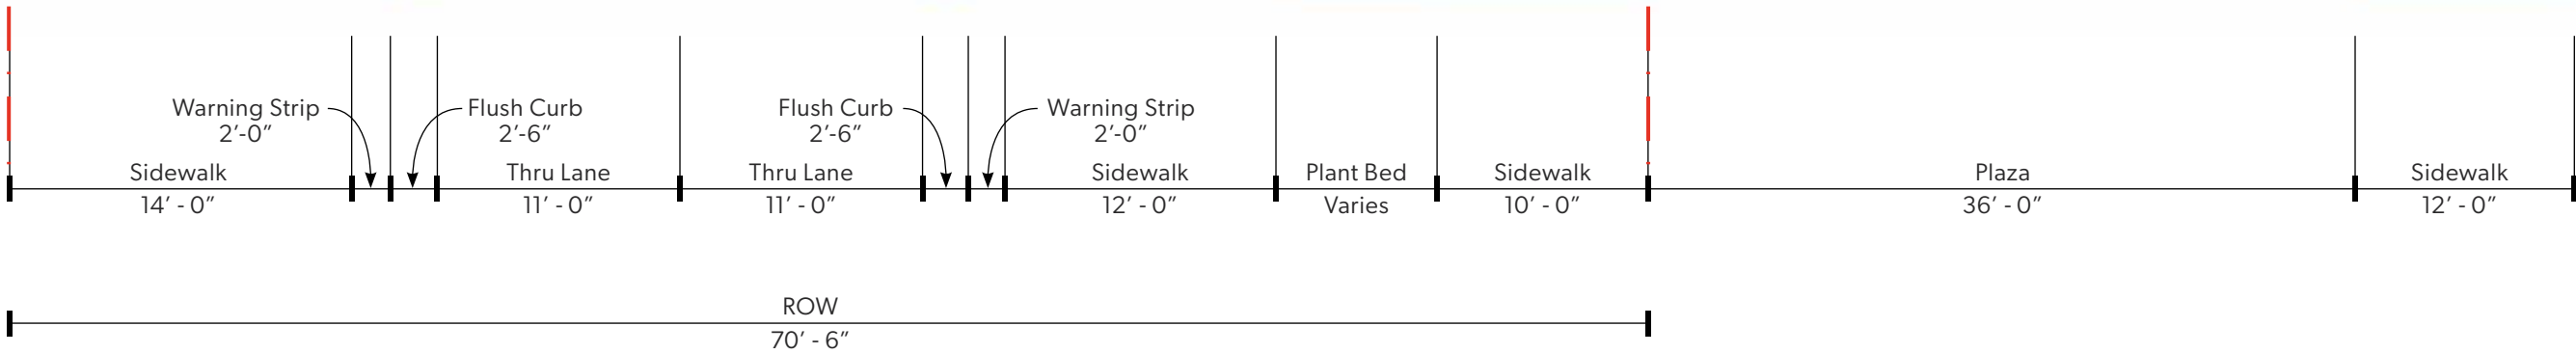

PLAINS

PLAN VIEW

SCALE: NTS 

PLAN VIEW

STREET SECTION KEY PLAN

- ① PEDESTRIAN PLAZA
60' WIDE
- ② MARKET STREET
- ③ FLUSH STREET
- ④ FLUSH STREET WITH
BICYCLE LANE
- ⑤ ENHANCED CURBED
STREET
- ⑥ PEDESTRIAN PLAZA
100' WIDE

PEDESTRIAN PLAZA

SCALE: 1/8" = 1'-0"

- 1 OVERHEAD LIGHTS
- 2 BUILDING AMENITY AREA
- 3 JANET ECHELMAN FIBER NETTING ART
- 4 LUSH PLANTING
- 5 DECORATIVE PAVING
- 6 FIXED SEATING
- 7 MOVABLE SEATING
- 8 WEATHER PROTECTION
- 9 PRIVACY FENCE
- 10 PUBLIC ART

MARKET STREET - EXISTING
SCALE: 1/8" = 1'-0"
0' 2' 4' 8' 16'

MARKET STREET
 SCALE: 1/8" = 1'-0"
 0' 2' 4' 8' 16'

MARKET STREET - FESTIVAL
 SCALE: 1/8" = 1'-0"
 0' 2' 4' 8' 16'

ENHANCED FLUSH STREET - EXISTING