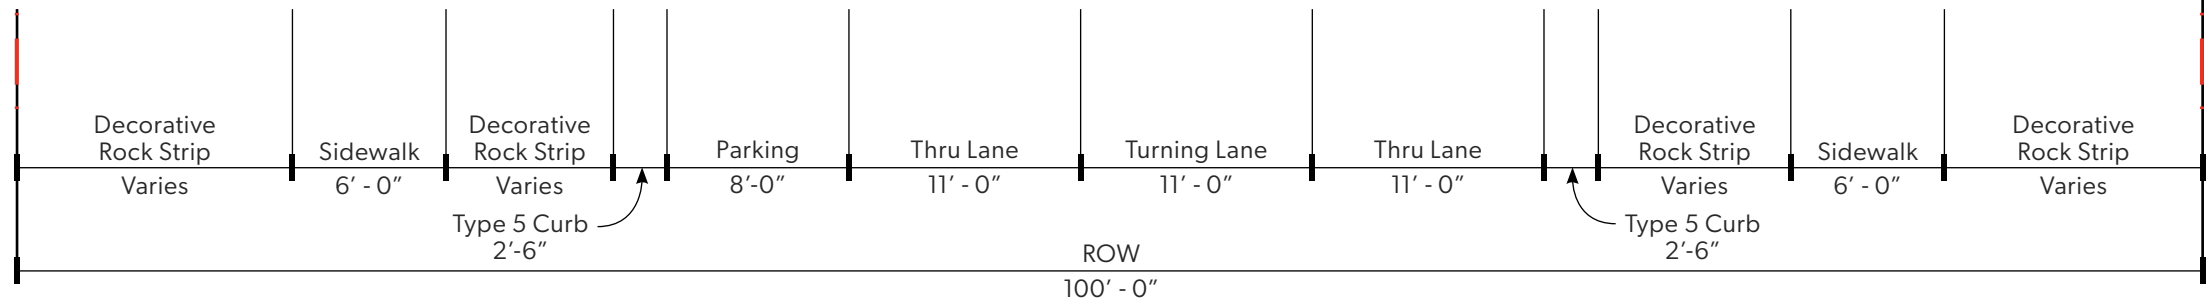

PEDESTRIAN PLAZA

SCALE: 1/8" = 1'-0"

- 1 OVERHEAD LIGHTS
- 2 BUILDING AMENITY AREA
- 3 JANET ECHELMAN FIBER NETTING ART
- 4 LUSH PLANTING
- 5 DECORATIVE PAVING
- 6 FIXED SEATING
- 7 MOVABLE SEATING
- 8 WEATHER PROTECTION
- 9 PRIVACY FENCE
- 10 PUBLIC ART

MARKET STREET - EXISTING
SCALE: 1/8" = 1'-0"
0' 2' 4' 8' 16'

MARKET STREET
 SCALE: 1/8" = 1'-0"
 0' 2' 4' 8' 16'

MARKET STREET - FESTIVAL
 SCALE: 1/8" = 1'-0"
 0' 2' 4' 8' 16'

ENHANCED FLUSH STREET - EXISTING

SCALE: 1/8" = 1'-0"

ENHANCED FLUSH STREET

SCALE: 1/8" = 1'-0"

ENHANCED FLUSH STREET WITH BIKE LANES - EXISTING

SCALE: 1/8" = 1'-0"

ENHANCED FLUSH STREET WITH BIKE LANES

SCALE: 1/8" = 1'-0"

ENHANCED CURBED STREET
SCALE: 1/8" = 1'-0"
0' 2' 4' 8' 16'